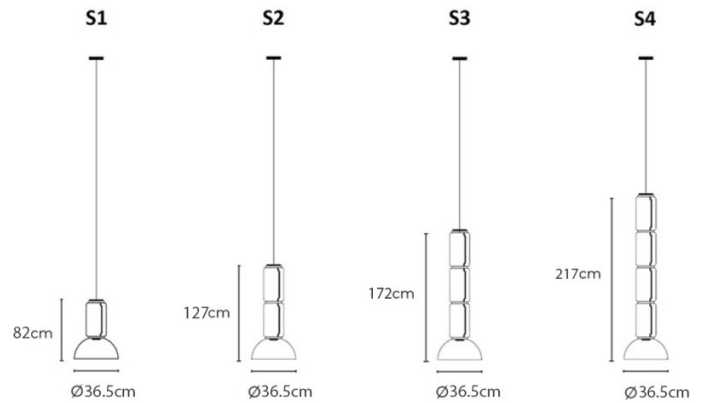

PRODUCT SPECIFICATION

Light Source:
S1: 2 x 9W & 1 x 18W, 2700K, 1007 Lumens
S2: 3 x 9W & 1 x 18W, 2700K, 1293 Lumens
S3: 4 x 9W & 1 x 18W, 2700K, 1579 Lumens
S4: 5 x 9W & 1 x 18W, 2700K, 1865 Lumens

IP Code: 20

Dimming: Dimmable via 1-10V/Dali/Push dimming systems.
Please consult your electrician, additional wiring may be required on site.

Dimensions: S1:
Ø36.5cm
Height: 82cm

S2:
Ø36.5cm
Height: 127cm

S3:
Ø36.5cm
Height: 172cm

S4:
Ø36.5cm
Height: 217cm

Cable Length: 400cm

For all sales and technical enquiries, please contact:

+44 (0)114 263 4266

info@davidvillagelighting.co.uk

www.davidvillagelighting.co.uk