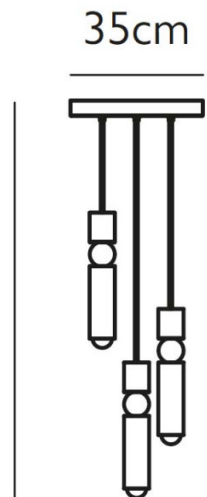

PRODUCT SPECIFICATION

- **Light Source:** 3 x Max 6.3W E27 LED (included)
- **IP Code:** 20
- **Dimming:** Dimmable using leading edge (Triac).
- **Dimensions:** Ø6cm
  Height: 31cm
  Ceiling rose: Ø35cm
  Ceiling Rose Height: 3.5cm
  Cable length: 3 x 300cm

SUGGESTED
90cm