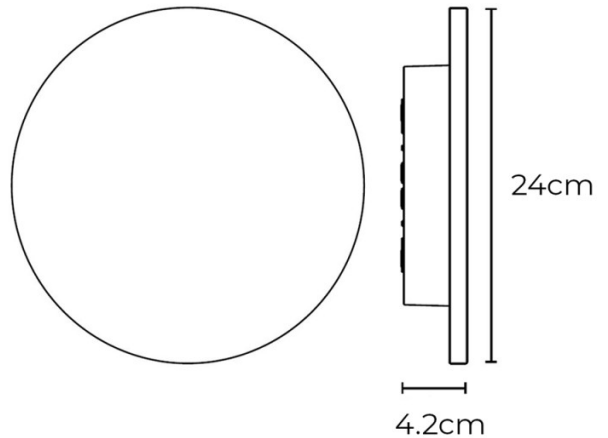

## PRODUCT SPECIFICATION

**Light Source:** 12W, 3000K, 1488 Lumens

**IP Code:** 65

**Dimming:** Non-Dimmable.

**Dimensions:** Ø24cm  
Depth: 4.2cm

**For all sales and technical enquiries, please contact:**