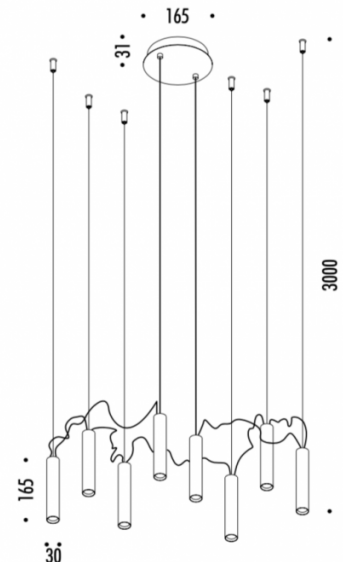

## PRODUCT SPECIFICATION

- Light Source:** 16W, 3000K, 960 lumens
- IP Code:** 20
- Dimming:** Push to make/switch dimming, dimmable using push to make switches. Please consult your electrician, additional wiring may be required on site.
- Dimensions:** 16.5 cylinder height  
3 cm cylinder width  
300 cm drop