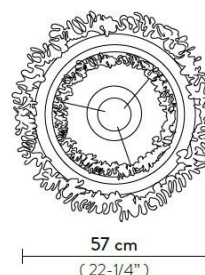

Slamp Accordeon LED Suspension

LA6017

SOURCE: <https://www.davidvillagelighting.co.uk/product/Slamp-Accordeon-LED-Suspension/20109>

PRODUCT DESCRIPTION

Designer: Marc Sadler

Accordeon LED Suspension Light

The Slamp Accordeon Suspension light is the result of Marc Sadler's experiments with techno polymers. The end product resembles the underside of an accordeon, providing inspiration for the name. A fine example of how art, design and lighting can be combined, this product does not sacrifice functionality for style - offering a full 360 light projection. The Accordeon ensures an even, warm cast of light around whichever room you decide to display it in.

The LED crown is available in either 3000K (Warm White) or 2700K (Warmest White), meaning you can personalise the warmth of your light depending on the function in needs to serve.

PRODUCT SPECIFICATION

- Light** 52W, 2700K or 3000K, 5900 Lumens
- Source:**
- IP Code:** 20
- Dimming:** Dimmable via Push/1-10V dimming systems. Please consult your electrician, additional wiring may be required on site.
- Dimensions:** Shade: Ø57cm
Shade Height: 20cm
Maximum Drop: 140cm