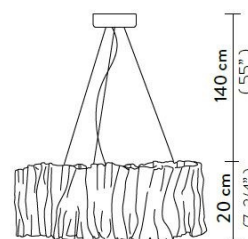

Slamp Accordeon LED Suspension

LA6017

SOURCE: <https://www.davidvillagelighting.co.uk/product/Slamp-Accordeon-LED-Suspension/20109>

PRODUCT DESCRIPTION

Designer: Marc Sadler

Accordeon LED Suspension Light

The Slamp Accordeon Suspension light is the result of Marc Sadler's experiments with techno polymers. The end product resembles the underside of an accordeon, providing inspiration for the name. A fine example of how art, design and lighting can be combined, this product does not sacrifice functionality for style - offering a full 360 light projection. The Accordeon ensures an even, warm cast of light around whichever room you decide to display it in.

The LED crown is available in either 3000K (Warm White) or 2700K (Warmest White), meaning you can personalise the warmth of your light depending on the function in needs to serve.

PRODUCT SPECIFICATION

- Light** 52W, 2700K or 3000K, 5900 Lumens
- Source:**
- IP Code:** 20
- Dimming:** Dimmable via Push/1-10V dimming systems. Please consult your electrician, additional wiring may be required on site.
- Dimensions:** Shade: Ø57cm
Shade Height: 20cm
Maximum Drop: 140cm