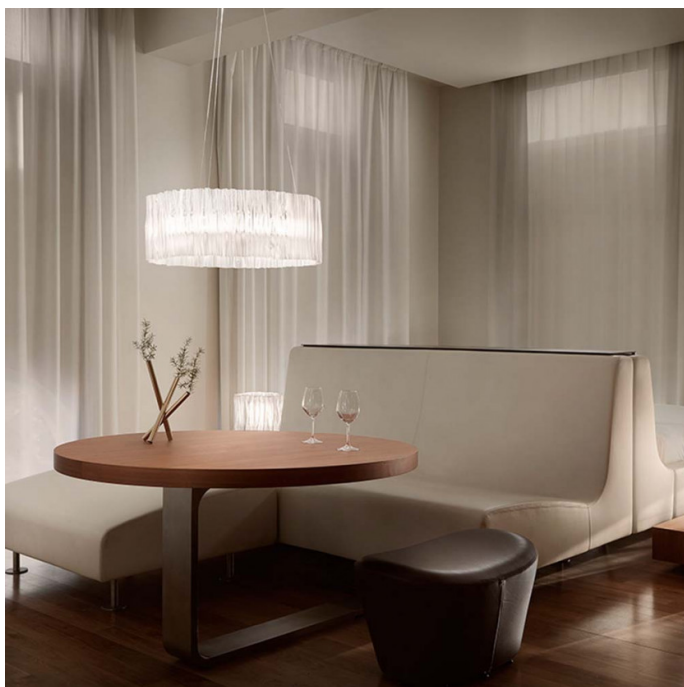

Slamp Accordeon LED Suspension

LA6017

SOURCE: <https://www.davidvillagelighting.co.uk/product/Slamp-Accordeon-LED-Suspension/20109>

PRODUCT DESCRIPTION

Designer: Marc Sadler

Accordeon LED Suspension Light

The Slamp Accordeon Suspension light is the result of Marc Sadler's experiments with techno polymers. The end product resembles the underside of an accordeon, providing inspiration for the name. A fine example of how art, design and lighting can be combined, this product does not sacrifice functionality for style - offering a full 360 light projection. The Accordeon ensures an even, warm cast of light around whichever room you decide to display it in.

Hang in your living room, hall or even kitchen to add an enchanting and special touch. The Accordeon makes an especially large impact hung above a dining table or in areas where you host. The colours and detailed design generate a luxurious and elegant feel. It is certain to be a conversation starter.

The LED crown is available in either 3000K (Warm White) or 2700K (Warmest White), meaning you can personalise the warmth of your light depending on the function in needs to serve.

PRODUCT SPECIFICATION