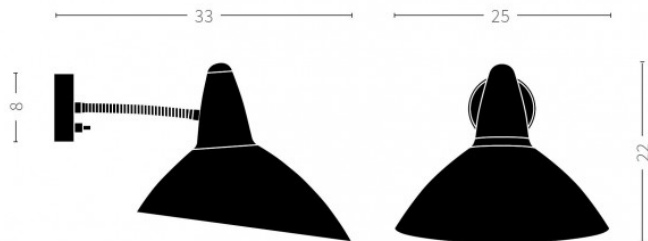

For all sales and technical enquiries,
please contact:
+44 (0)114 263 4266
info@davidvillagelighting.co.uk
www.davidvillagelighting.co.uk