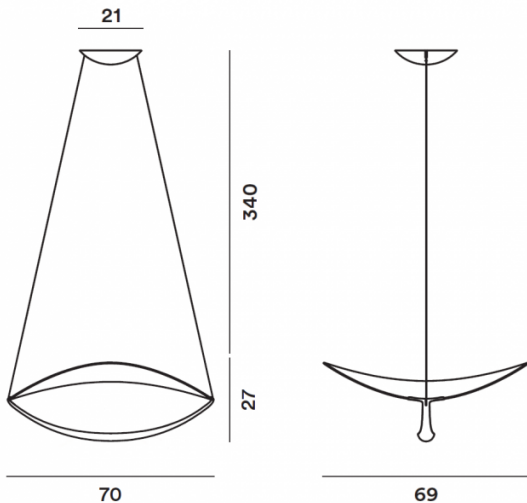

IP Code: 20

Dimming: Dimmable via bluetooth with Casambi app

Dimensions:

70cm width

27cm height

Ø21cm ceiling rose

340cm drop

Colour: White 283007ML-10