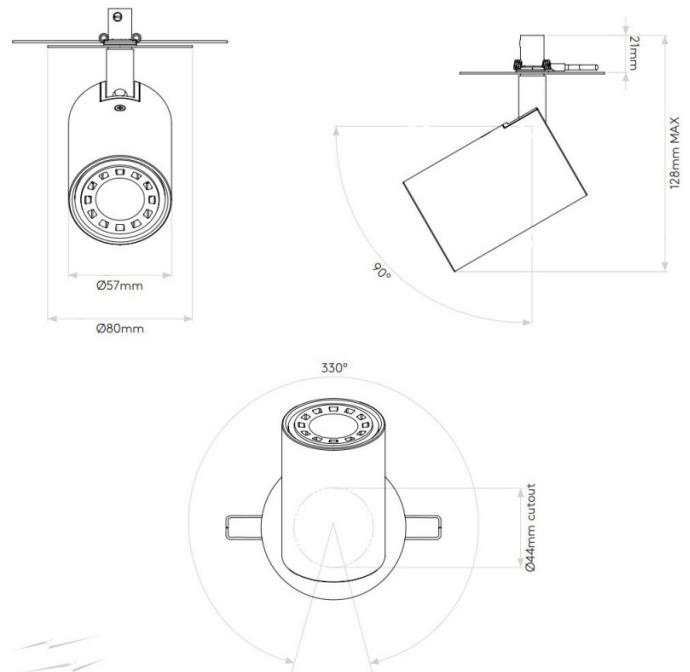

astro

**Astro Ascoli Recessed Light**

LA5984

SOURCE: <https://www.davidvillagelighting.co.uk/product/Astro-Ascoli-Recessed-Light/20063>

**PRODUCT DESCRIPTION**

**Astro Ascoli Recessed Light**

Another addition to the Ascoli family, the single Recessed light has a sleek and subtle design and is ideal for all rooms in your house. The Astro Ascoli Recessed Light can be tilted up to 90° or rotate it 330°. Suitable as a reading light next to your bed or as a ceiling light, this adjustable spotlight is incredibly versatile.

**PRODUCT SPECIFICATION**

- Light Source:** 1 x Max 6W LED GU10 (excluded)
- IP Code:** 20
- Dimming:** Dimmable via mains phase dimming.
- Dimensions:** Fixture: Ø8cm  
Height: 12.8cm  
Depth: 2.1cm

**For all sales and technical enquiries, please contact:**