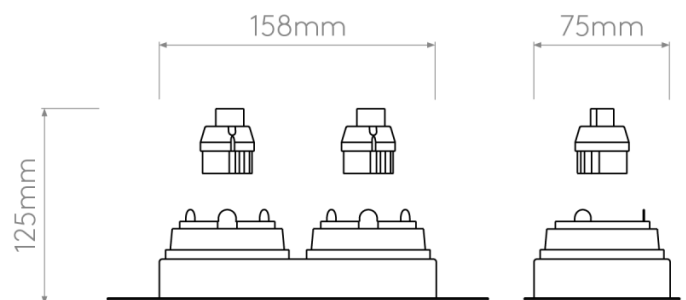

A double light, with an adjustable light that can be tilted up to 36 degrees in your desired position. A discrete recessed light that can be installed in all areas of the house and can be combine with other products from the Trimless range.

This product must be installed before final plaster skim.

PRODUCT SPECIFICATION

Light Source: 2 x Max 6W LED GU10 (Excluded)

IP Code: 20

Dimming: Dimmable via mains phase dimming.

Dimensions: Length: 15.8cm
Width: 7.5cm
Depth: 12.5cm