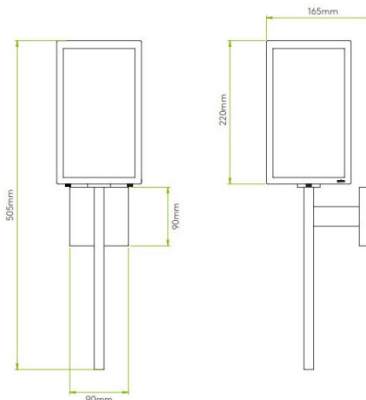

### Astro Coach 130 Wall Light

A metal frame with glass shades, the Coach 130 is a perfect fit for any space, with an IP44 it can be installed in exterior walls around the house. It is also classed as Bathroom zone 2 and 3. Available in textured black.

## PRODUCT SPECIFICATION

**Light Source:** 1 x Max 60W E27 (excluded)

**IP Code:** 44

**Dimming:** Dimmable via mains phase.

**Dimensions:** Height: 50.5cm  
Width: 13cm  
Depth: 16.5cm

For all sales and technical enquiries, please contact: