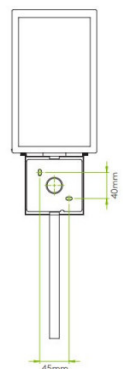

### Astro Coach 130 Wall Light

A metal frame with glass shades, the Coach 130 is a perfect fit for any space, with an IP44 it can be installed in exterior walls around the house. It is also classed as Bathroom zone 2 and 3. Available in textured black.

## PRODUCT SPECIFICATION

**Light Source:** 1 x Max 60W E27 (excluded)

**IP Code:** 44

**Dimming:** Dimmable via mains phase.

**Dimensions:** Height: 50.5cm  
Width: 13cm  
Depth: 16.5cm

For all sales and technical enquiries, please contact: