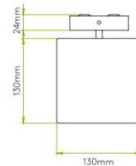

### Astro Coach 130 Wall Light

A metal frame with glass shades, the Coach 130 is a perfect fit for any space, with an IP44 it can be installed in exterior walls around the house. It is also classed as Bathroom zone 2 and 3. Available in textured black.

## PRODUCT SPECIFICATION

**Light Source:** 1 x Max 60W E27 (excluded)

**IP Code:** 44

**Dimming:** Dimmable via mains phase.

**Dimensions:** Height: 50.5cm  
Width: 13cm  
Depth: 16.5cm

For all sales and technical enquiries, please contact: