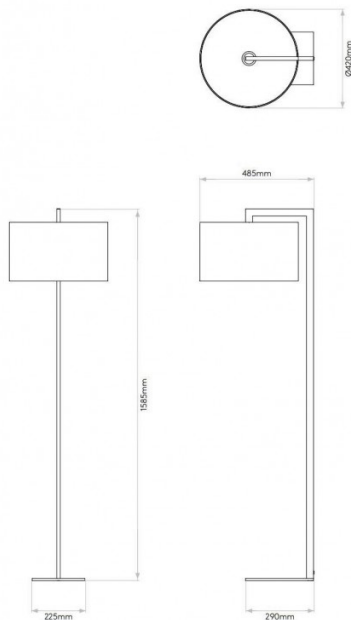

Ravello floor lamp is also available with a black, putty or oyster colour shade. Please [contact us](#) for further information on pricing.

IP Code: 20

Dimming: Integrated switch on product.

Dimensions:

158.5 cm length

29 cm width

22.5 depth

Ø 42 cm shade

Colour: Bronze

David
Village
Lighting

For all sales and technical enquiries, please contact:

+44 (0)114 263 4266

info@davidvillagelighting.co.uk