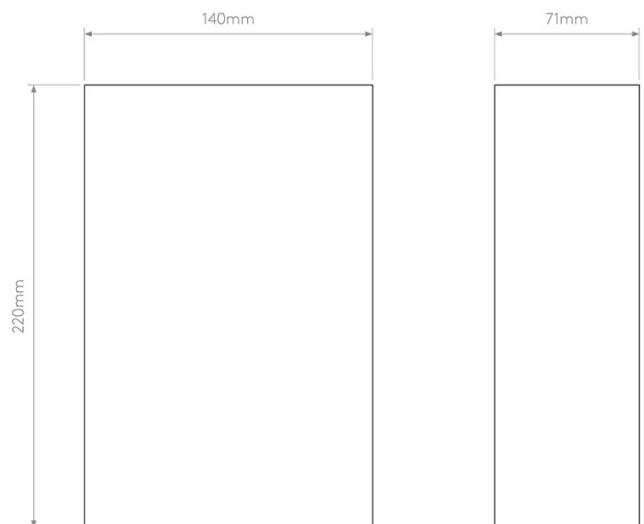

Astro Serifos 220 Wall Light is a classic half-cylinder interior wall light with a white plaster finish, vertical wall-mount installation, and wired-in Class I construction.

The Serifos 220 casts a wash of warm light upwards and downwards, making it useful for corridors, living areas, and other interiors that need soft wall illumination. Its plaster finish can be painted to match an interior scheme, allowing the fitting to sit closely with the surrounding wall surface.

PRODUCT SPECIFICATION

Light Source: 2 x Max 6W GU10 LED (Excluded)

IP Code: 20

Dimming: Dimmable via mains phase dimming.

Dimensions: Height: 22cm
Width: 14cm
Depth: 7.1cm

For all sales and technical enquiries, please contact: