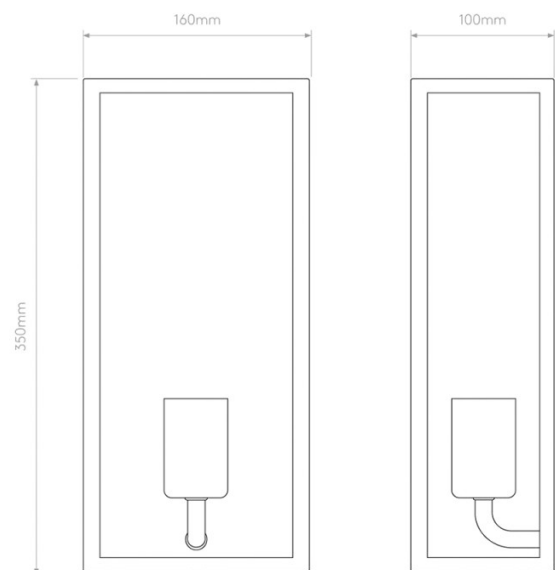

Messina 160 II is made from 304 stainless steel and is rated IP44 for outdoor use. It is available in Bronze and Textured Black, with the clear glass panels keeping the body open and allowing the chosen lamp to affect the final appearance.

## PRODUCT SPECIFICATION

**Light Source:** 1 x Max 12W E27 LED (Excluded)

**IP Code:** 44

**Dimming:** Dimmable via mains phase dimming.

**Dimensions:** Height: 35cm  
Width: 16cm  
Depth: 10cm

**For all sales and technical enquiries, please contact:**