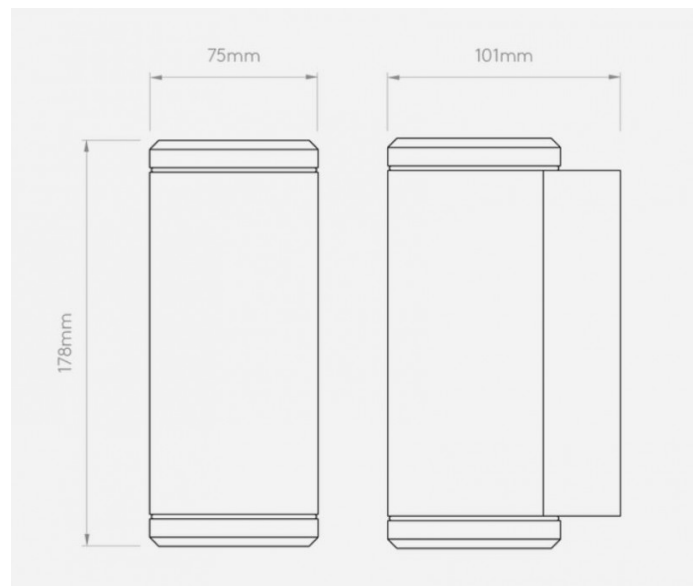

astro

Astro Jura Twin Wall Light

LA5972

SOURCE: <https://www.davidvillagelighting.co.uk/product/Astro-Jura-Twin-Wall-Light/20050>

PRODUCT DESCRIPTION

Jura Twin by Astro

An elegant wall light, ideal for outdoor areas (IP44) in antique brass. Jura Twin can also be installed in bathrooms (zones 1, 2 and 3). The Jura Twin will develop a patina over time giving it an antique look, but it can be restored back to its original finish by polishing it.

It is recommended that you periodically rinse the light with some water to remove any salt deposits.

PRODUCT SPECIFICATION

Light Source: 2 x Max 20W GU10 (excluded)

IP Code: 44

Dimming: Dimmable via mains phase dimming.

Dimensions: Height: 17.8cm
Width: 7.5cm
Depth: 10.1cm

For all sales and technical enquiries, please contact:

+44 (0)114 263 4266

info@davidvillagelighting.co.uk

www.davidvillagelighting.co.uk