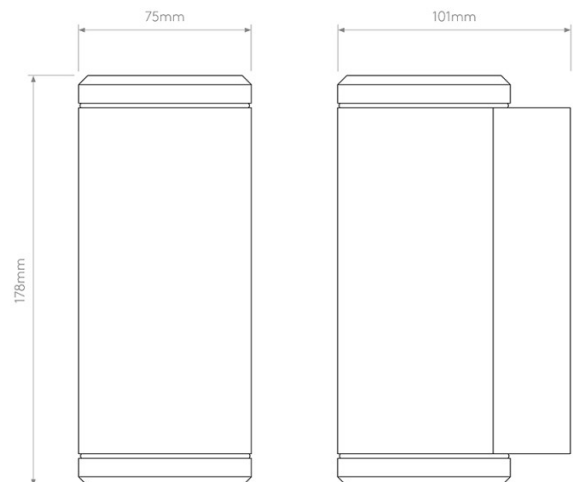

Jura Twin uses two GU10 lamps, sold separately, and is dimmable when paired with compatible dimmable bulbs. Rated IP44, it is suitable for outdoor use and for bathroom zones 2 and 3. Please note that this fitting is not suitable for installation within five miles of the coast.

PRODUCT SPECIFICATION

Light Source: 2 x Max 6W GU10 LED (Excluded)

IP Code: 44

Dimming: Dimmable via mains phase dimming.

Dimensions: Height: 17.8cm
Width: 7.6cm
Depth: 10.1cm

For all sales and technical enquiries, please contact: