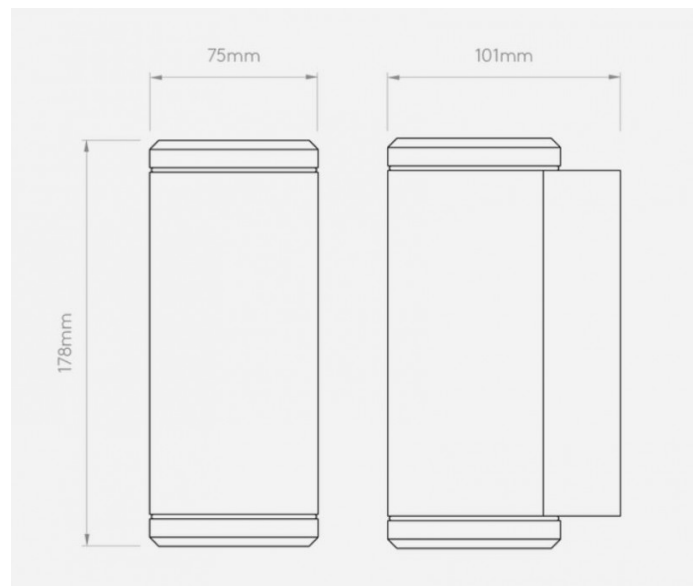

astro

Astro Jura Twin Wall Light

LA5972

SOURCE: <https://www.davidvillagelighting.co.uk/product/Astro-Jura-Twin-Wall-Light/20050>

PRODUCT DESCRIPTION

Jura Twin by Astro

An elegant wall light, ideal for outdoor areas (IP44) in antique brass. Jura Twin can also be installed in bathrooms (zones 1, 2 and 3). The Jura Twin will develop a patina over time giving it an antique look, but it can be restored back to its original finish by polishing it.

It is recommended that you periodically rinse the light with some water to remove any salt deposits.

PRODUCT SPECIFICATION

Light Source: 2 x Max 6W GU10 LED (Excluded)

IP Code: 44

Dimming: Dimmable via mains phase dimming.

Dimensions: Height: 17.8cm
Width: 7.6cm
Depth: 10.1cm

For all sales and technical enquiries, please contact:

+44 (0)114 263 4266

info@davidvillagelighting.co.uk

www.davidvillagelighting.co.uk