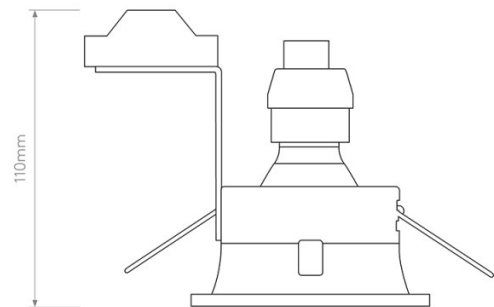

Astro Minima IP65 Recessed Light is a simple ceiling downlight for bathroom and interior use. It has a compact, round form and sits neatly in the ceiling after plastering.

Minima IP65 is made from aluminium with a sandblasted glass diffuser, and it is available in Matt White or Matt Black.

Dimensions: Depth: 11cm
 Fixture: Ø8.5cm
 Cutout: Ø7.6cm
 Recess Depth: 15cm

For all sales and technical enquiries, please contact:

+44 (0)114 263 4266

info@davidvillagelighting.co.uk

www.davidvillagelighting.co.uk