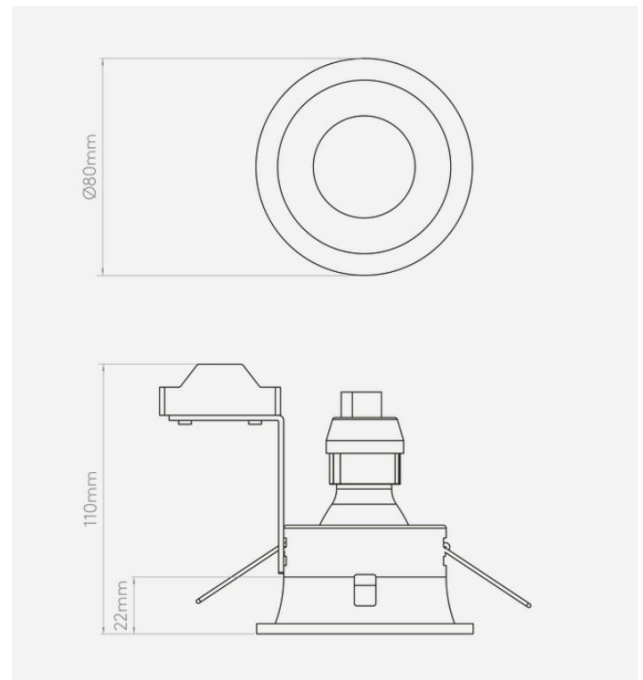

astro

LA5970

Astro Minima Round IP65 Recessed Light

SOURCE: <https://www.davidvillagelighting.co.uk/product/Astro-Minima-Round-IP65-Recessed-Light/20048>

PRODUCT DESCRIPTION

Minima Round IP65 by Astro

The Minima Round IP65 is an ideal recessed light for the bathroom (rated Zone 1, 2 and 3). A minimal and discreet design made of aluminium with a matt white or matt black finish.

The Minima IP65 is not suitable to cover with thermal insulation material nor mount on flammable material.

PRODUCT SPECIFICATION

Light Source: 1 x Max 5W GU10 LED (Excluded)

IP Code: 65

Dimming: Dimmable via mains phase dimming.

Dimensions: Fixture: Ø8.5cm
Depth: 11cm

For all sales and technical enquiries, please contact:

+44 (0)114 263 4266

info@davidvillagelighting.co.uk

www.davidvillagelighting.co.uk