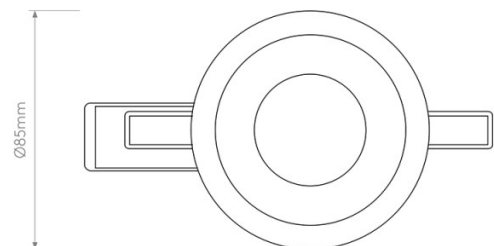

Astro Minima IP65 Recessed Light is a simple ceiling downlight for bathroom and interior use. It has a compact, round form and sits neatly in the ceiling after plastering.

Minima IP65 is made from aluminium with a sandblasted glass diffuser, and it is available in Matt White or Matt Black.

Rated IP65, it can be used in bathroom zones 1, 2, and 3, making it suitable for shower rooms, en-suites, and other bathroom settings.

Minima IP65 uses one GU10 lamp, sold separately, and can be dimmed when used with a compatible dimmable bulb. It is wired in, Class II double insulated, and does not require a driver. This fitting is not suitable for covering with thermal insulation or mounting on flammable materials.

Dimensions: Depth: 11cm
 Fixture: Ø8.5cm
 Cutout: Ø7.6cm
 Recess Depth: 15cm

For all sales and technical enquiries, please contact:

+44 (0)114 263 4266

info@davidvillagelighting.co.uk

www.davidvillagelighting.co.uk