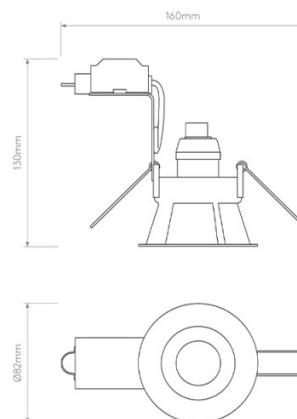

Dimensions: Minima Fixed:
 Height: 13cm
 Width: 16cm
 Fixture: Ø8.2cm
 Cutout: Ø7.6cm
 Recess Depth: 15cm

Minima Adjustable:
 Height: 4.4cm
 Fixture: Ø8.5cm
 Cutout: Ø7.6cm
 Recess Depth: 15cm

Minima Fixed