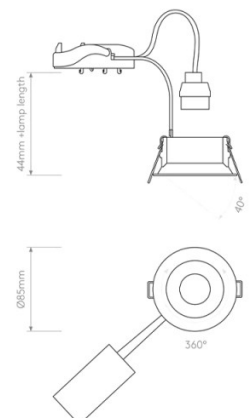

Minima Adjustable