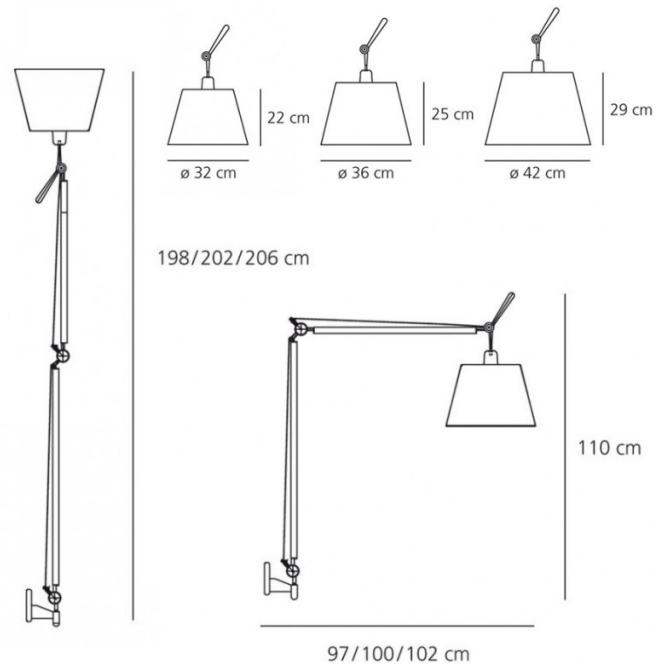

PRODUCT SPECIFICATION

Light Source: 1 x Max 21W E27 LED (excluded)

IP Code: 20

Dimming: Non dimmable.

Dimensions: 320mm
Shade: Ø32cm
Height: 110-198cm
Depth: 97cm

360mm
Shade: Ø36cm
Height: 110-202cm
Depth: 100cm

420mm
Shade: Ø42cm
Height: 110-206cm
Depth: 102cm

For all sales and technical enquiries, please contact:

+44 (0)114 263 4266

info@davidvillagelighting.co.uk

www.davidvillagelighting.co.uk