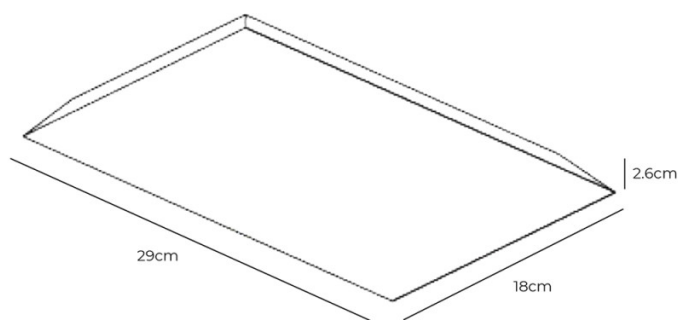

## PRODUCT SPECIFICATION

- Light Source:** 24.5W, 3000K, 1808 Lumens
- IP Code:** 20
- Dimming:** Dimmable via Triac/IGBT dimming systems. Please consult your electrician, additional wiring may be required on site.
- Dimensions:** Length: 29cm  
Depth: 18cm  
Width: 2.6cm