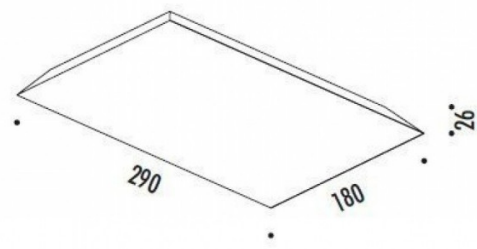

Davide Groppi Foil LED Wall/Ceiling Light

Davide Groppi Foil LED Wall/Ceiling Light was designed by 967 Design in 2011. A luminaire that amazes with skill, so you only notice its two-dimensional effect. Although it's there, you can't see the depth. Its geometric shape provides a minimalistic aesthetic which can be featured in both a commercial and residential setting.

We currently have limited stock of this item in our [Clearance section](#).

PRODUCT SPECIFICATION

- Light Source:** 24.5W 3000K 1808 Lumens
- IP Code:** 20
- Dimming:** Dimmable via Triac/IGBT dimming systems. Please consult your electrician, additional wiring may be required on site.
- Dimensions:** Length: 29cm
Depth: 18cm
Height: 2.6cm