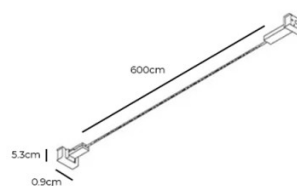

PRODUCT SPECIFICATION

Light Source: **Flash 6:** 57W, 3000K, 6708 Lumens
Flash 12: 114W, 3000K, 13416 Lumens
Flash 18: 171W, 3000K, 20124 Lumens

IP Code: 20

Dimming: Dimmable via Triac dimming.

Dimensions: **Flash 6:**
Length: 600cm

Flash 12:
Length: 1200cm

Flash 18:
Length: 1800cm

Mount Width: 0.9cm
Mount Height: 5.3cm

Flash 6:

Flash 12:

Flash 18:

For all sales and technical enquiries, please contact:

+44 (0)114 263 4266