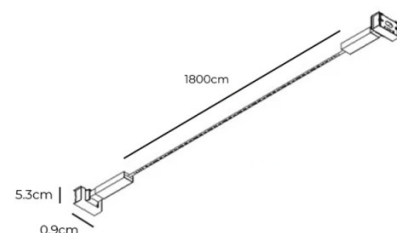

PRODUCT SPECIFICATION

Light Source: **Flash 6:** 57W, 3000K, 6708 Lumens
Flash 12: 114W, 3000K, 13416 Lumens
Flash 18: 171W, 3000K, 20124 Lumens

IP Code: 20

Dimming: Dimmable via Triac dimming.

Dimensions: **Flash 6:**
Length: 600cm

Flash 12:
Length: 1200cm

Flash 18:
Length: 1800cm

Mount Width: 0.9cm
Mount Height: 5.3cm

Flash 6:

Flash 12:

Flash 18:

For all sales and technical enquiries, please contact:

+44 (0)114 263 4266