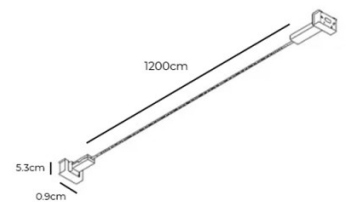

PRODUCT SPECIFICATION

Light Source: **Flash 6:** 57W, 3000K, 6708 Lumens
Flash 12: 114W, 3000K, 13416 Lumens
Flash 18: 171W, 3000K, 20124 Lumens

IP Code: 20

Dimming: Dimmable via Triac dimming.

Dimensions: **Flash 6:**
Length: 600cm

Flash 12:
Length: 1200cm

Flash 18:
Length: 1800cm

Mount Width: 0.9cm
Mount Height: 5.3cm

Flash 6:

Flash 12:

Flash 18:

For all sales and technical enquiries, please contact:

+44 (0)114 263 4266