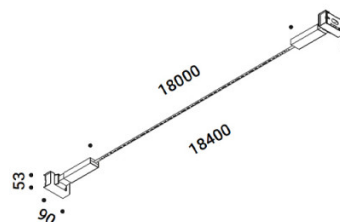

## PRODUCT SPECIFICATION

**Light Source:** Flash 6: 57W, 3000K, 6708 Lumens  
Flash 12: 114W, 3000K, 13416 Lumens  
Flash 18: 171W, 3000K, 20124 Lumens

**IP Code:** 20

**Dimensions:** Flash 6:  
Length: 600cm

**Flash 12:**  
Length: 1200cm

**Flash 18:**  
Length: 1800cm

Mount Width: 0.9cm  
Mount Height: 5.3cm

Flash 6:

Flash 12:

Flash 18:

**For all sales and technical enquiries, please contact:**

+44 (0)114 263 4266