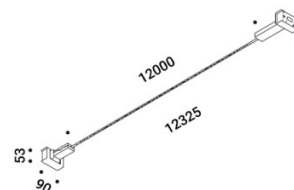

## PRODUCT SPECIFICATION

**Light Source:** Flash 6: 57W, 3000K, 6708 Lumens  
Flash 12: 114W, 3000K, 13416 Lumens  
Flash 18: 171W, 3000K, 20124 Lumens

**IP Code:** 20

**Dimensions:** Flash 6:  
Length: 600cm

**Flash 12:**  
Length: 1200cm

**Flash 18:**  
Length: 1800cm

Mount Width: 0.9cm  
Mount Height: 5.3cm

Flash 6:

Flash 12:

Flash 18:

**For all sales and technical enquiries, please contact:**

+44 (0)114 263 4266