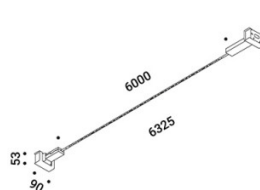

## PRODUCT SPECIFICATION

**Light Source:** Flash 6: 57W, 3000K, 6708 Lumens  
Flash 12: 114W, 3000K, 13416 Lumens  
Flash 18: 171W, 3000K, 20124 Lumens

**IP Code:** 20

**Dimensions:** Flash 6:  
Length: 600cm

**Flash 12:**  
Length: 1200cm

**Flash 18:**  
Length: 1800cm

Mount Width: 0.9cm  
Mount Height: 5.3cm

Flash 6:

Flash 12:

Flash 18:

**For all sales and technical enquiries, please contact:**

+44 (0)114 263 4266