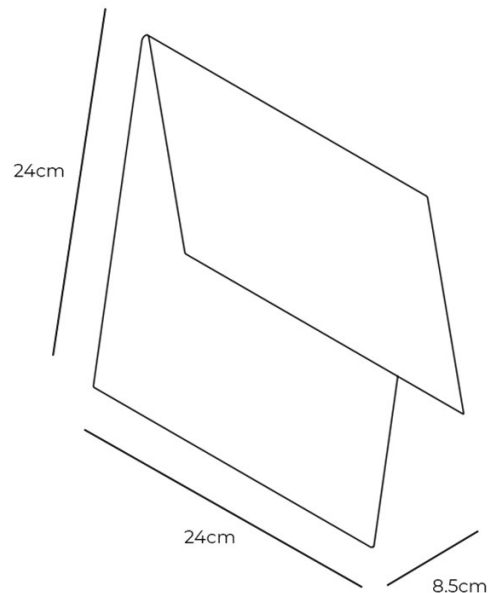

The Davide Groppi Folder Wall Light was designed by 967arch in 2013. Its unique folder-shaped design was the motivation for the title. The minimalistic, understated design is a testament to the remarkable craftsmanship of the experts at the design studio. Folder is a masterpiece of form and function, blending style and practicality to offer a truly adaptable lighting solution for any environment.

PRODUCT SPECIFICATION

- Light Source:** 18W, 3000K, 1930 Lumens
- IP Code:** 20
- Dimming:** Dimmable via Dali/1-10V dimming systems. Please consult your electrician, additional wiring may be required on site.
- Dimensions:** Width: 24cm
Length: 24cm
Depth: 8.5cm