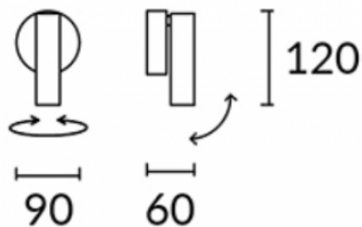

Light Attack Solina LED Wall Light

LA5948

SOURCE: <https://www.davidvillagelighting.co.uk/product/light-attack-solina-led-wall-light/20004>

.LIGHT ATTACK.

Light Attack Solina Wall Light

A minimal and adjustable design, the Solina wall light, can be rotated by 360°. The structure is made of aluminium and is available in two finishes, black and white. Ideal for spaces in need of frontal and downlighting, the Solina adds a deco-tech touch in its surroundings.

The Solina wall light stands beautifully on its own but is also ideal for multiple installations.

IP Code: 20

Dimensions:

6 cm depth

12 cm height

Ø 3 cm

Colour: Black

White