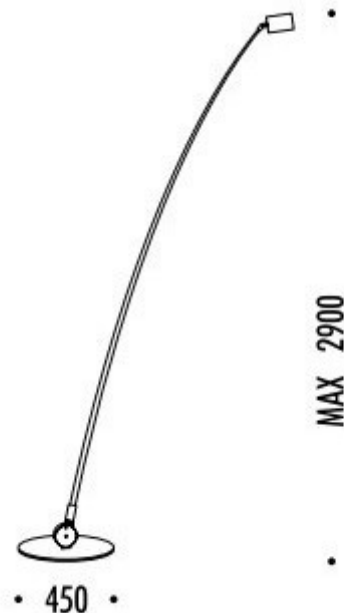

## PRODUCT DESCRIPTION

Davide Groppi Sampei Floor Light 290cm.

The Sampei is a range of tall and slender floor lamps with an LED head suspended high above on a slender arching rod, providing overhead downward light.

Available in 4 sizes: 230, 260, 290 and 440cm tall (please contact us to purchase the 260 or 440cm).

**Please note that the main image shows two floor lamps but the price is per individual floor lamp .**

## PRODUCT SPECIFICATION

**Light Source:** 21W, 3000K, 1726 lumens

**IP Code:** 20

**Dimming:** In line dimmer included on cable

**Dimensions:** Height: 290cm  
Base Width: 45cm

**For all sales and technical enquiries, please contact:**