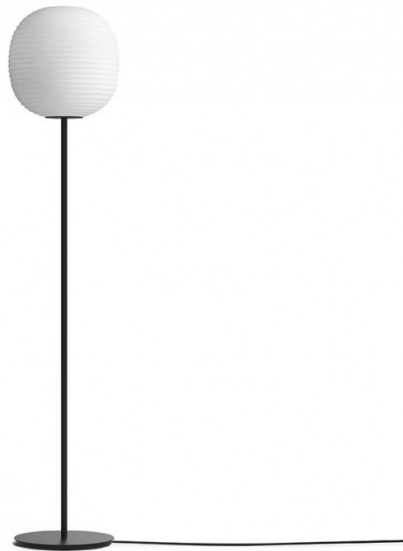

NEW WORKS.

New Works Lantern Floor Lamp

LA5939

SOURCE: <https://www.davidvillagelighting.co.uk/product/New-Works-Lantern-Floor-Lamp/19956>

PRODUCT DESCRIPTION

Designer: Anderssen & Voll

New Works Lantern Floor Lamp

Inspired by a traditional Chinese rice paper lamp, the Lantern Floor Lamp by New Works was designed by Torbjorn Andersson and Espen Voll - the co-founders of Anderssen & Voll. The sophisticated floor lamp becomes a centrepiece in the room, with a textured frosted glass diffuser which perches atop a slender steel base. Lantern combines an old shape with new materials, appreciating the classic design whilst still allowing it to adapt to contemporary interiors.

This simplistic design adds a touch of elegance to your space, emitting warm, ambient illumination. This floor lamp is a beautiful addition to living rooms, bedrooms and hallways in residential spaces. It can also be appreciated in commercial settings, especially hotels, libraries, restaurants and bars.