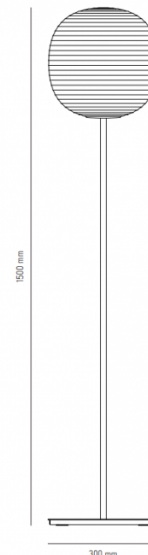

NEW WORKS.

New Works Lantern Floor Lamp

LA5939

SOURCE: <https://www.davidvillagelighting.co.uk/product/New-Works-Lantern-Floor-Lamp/19956>

PRODUCT DESCRIPTION

Designer: Anderssen & Voll

New Works Lantern Floor Lamp

PRODUCT SPECIFICATION

Light Source: 1 x Max 11W E27 LED (excluded)

IP Code: 20

Dimming: In-line on/off switch included on the cable.

Dimensions: Ø30cm
Height: 150cm

For all sales and technical enquiries, please contact: