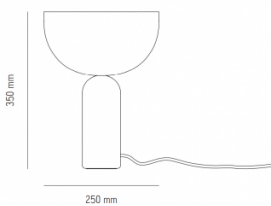

Designer: Lars Tornøe

IP Code: 20

Dimming: In line dimmer included on cable

Dimensions:

Small - Ø25cm, H 35cm

Large - Ø30cm, H 45cm

180cm cable length

Colour: White marble 20410

Black marble 20411

Small

Large