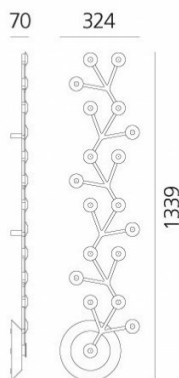

133.9 cm length

32.4 cm width

7 cm depth

Colour: Glossy white 1596050APP

**David
Village
Lighting**

For all sales and technical enquiries,
please contact:
+44 (0)114 263 4266
info@davidvillagelighting.co.uk
www.davidvillagelighting.co.uk