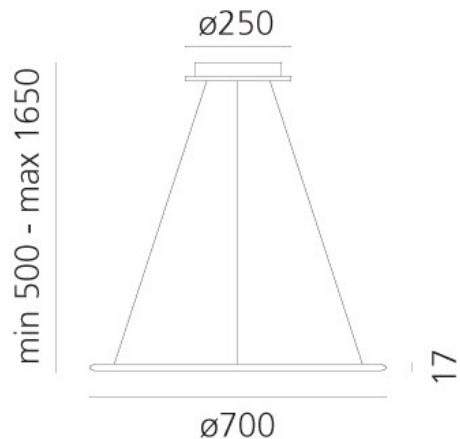

PRODUCT SPECIFICATION

Light Source:	40W, 3000K, 2857 lumens
IP Code:	20
Dimming:	Dimmable via Push to make AND Artemide App. Please consult your electrician, additional wiring may be required on site.
Dimensions:	Ø 70 cm Ø 25 cm ceiling rose 200 cm max cord length