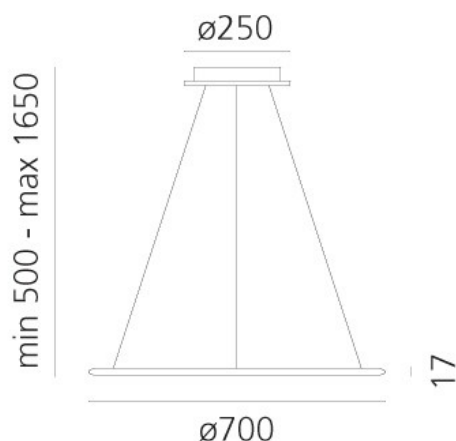

Designer: Ernesto Gismondi

IP Code: 20

Dimming: Dimmable via Push to make AND Artemide App.

Please consult your electrician, additional wiring may be required on site.

Dimensions:

Ø 70 cm

Ø 25 cm ceiling rose

200 cm max cord length

Colour: Aluminium 1999110APP

**David
Village
Lighting**

For all sales and technical enquiries,
please contact:
+44 (0)114 263 4266
info@davidvillagelighting.co.uk
www.davidvillagelighting.co.uk