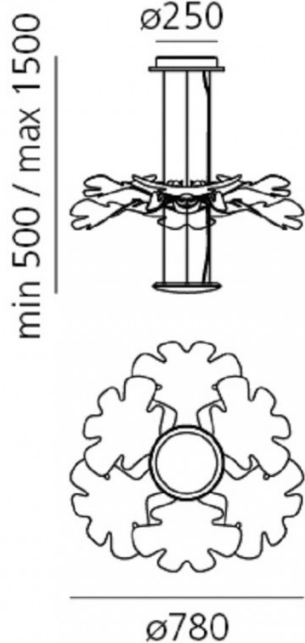

Designer: Ross Lovegrove

IP Code: 20

Dimming: Dimmable via Artemide App

Dimensions:

Ø 78 cm

39.5 cm height

65-150 cm cord length

Colour: Polished chrome 1628010APP