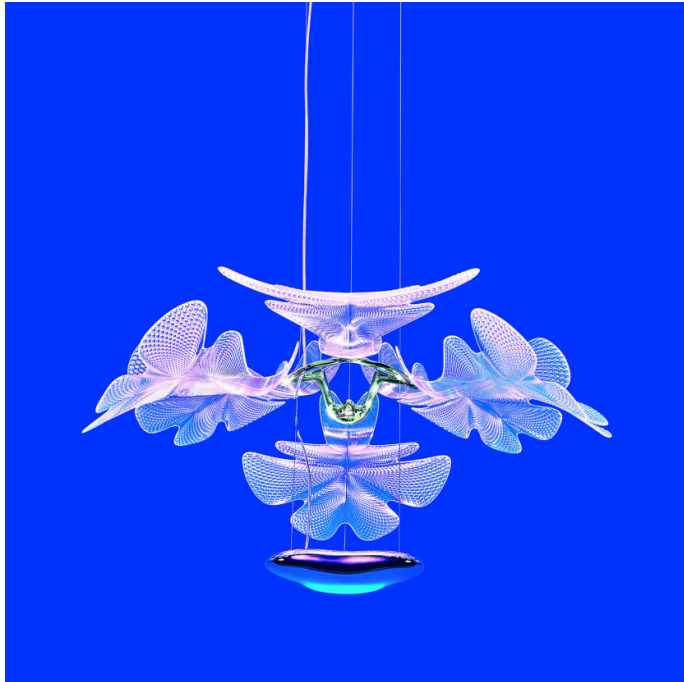

Artemide

Artemide Chlorophilia LED App compatible

LA3772/APP

SOURCE: <https://www.davidvillagelighting.co.uk/product/Artemide-Chlorophilia-LED-App-compatible/19912>

PRODUCT DESCRIPTION

Designer: Ross Lovegrove

Chlorophilia App compatible by Artemide

Ross Lovegrove designed the Chlorophilia, a stunning suspension light bearing both Lovegrove's human and resourceful approach along with Artemide's know how. The suspension light has a clear organic form, with leaf-like shades, which interact with the space and complete it. Loegrove has been described by many as the a designer whose brought a new aesthetic expression into the modern day.

This product is Artemide App enabled. The intuitive and user-friendly Artemide App can be used to control individual lights or groups of lights both in your home or in a commercial setting. Simply download the App to your mobile or tablet device and control your Artemide App enabled light via Bluetooth connection. One feature which Artemide App allows you to adjust the dimming settings of your Artemide light. Further information about the App and its other features can be found [here](#).

PRODUCT SPECIFICATION

- Light Source:** 44W, 3000K, 3146 lumens
- IP Code:** 20
- Dimming:** Dimmable via Artemide App
- Dimensions:** Ø 78 cm
39.5 cm height
65-150 cm cord length

For all sales and technical enquiries, please contact: