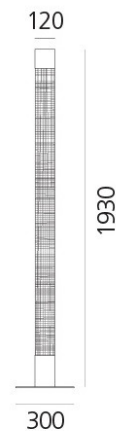

PRODUCT SPECIFICATION

Light Source: Indirect: 42W, 3000K, 3733 lumens
+
Diffused: 3W, 6000K, 100 lumens

IP Code: 20

Dimming: Dimmable via the Artemide App

Dimensions: 193 cm height
30 cm base
12 cm top

For all sales and technical enquiries, please contact: