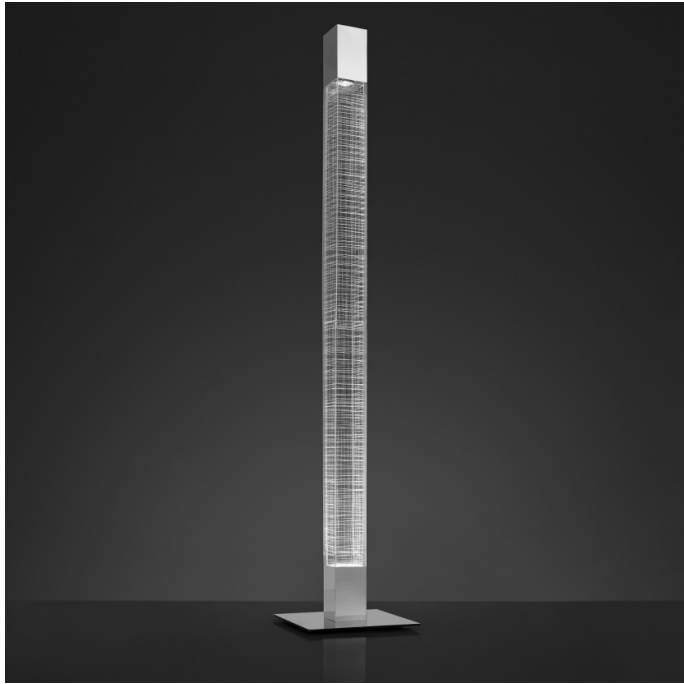

Artemide

Artemide Mimesi LED App compatible Floor Lamp

LA6232/APP

SOURCE: <https://www.davidvillagelighting.co.uk/product/Artemide-Mimesi-LED-App-compatible-Floor-Lamp/19903>

PRODUCT DESCRIPTION

Designer: Carlotta de Bevilacqua

Mimesi App Compatible by Artemide

An ingenious design that plays with optics; the Mimesi floor lamp was designed by award-winning designer Carlotta de Bevilacqua for Artemide. With two, independently dimmed light sources via the Artemide APP. Carlotta's vision was to create a product that will be based on the principle of reducing material and energy. Mimesi's design and light architecture don't allow for any glare. A floor lamp with a captivating effect.

PRODUCT SPECIFICATION

Light Source: Indirect: 42W, 3000K, 3733 lumens
+
Diffused: 3W, 6000K, 100 lumens

IP Code: 20

Dimming: Dimmable via the Artemide App

Dimensions: 193 cm height
30 cm base
12 cm top

For all sales and technical enquiries, please contact: