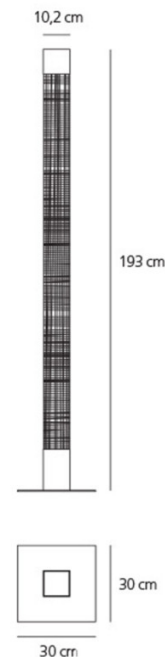

PRODUCT SPECIFICATION

Light Source: **Indirect:** 42W, 3000K, 3733 Lumens
Diffused: 3W, 6000K, 100 Lumens

IP Code: 20

Dimming: Dimmable via the Artemide App.

Dimensions: Height: 193cm
Width: 12cm
Base Width: 30cm
Cable Length: 250cm