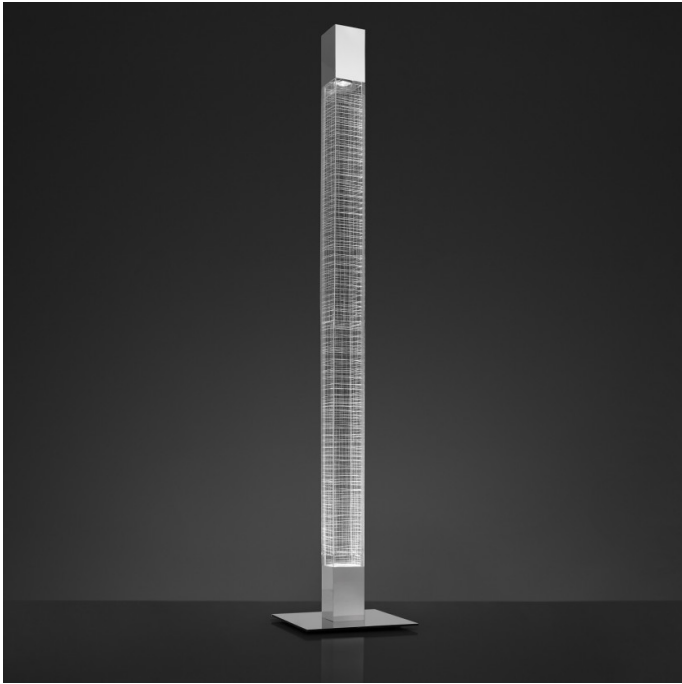

Artemide

# Artemide Mimesi LED App compatible Floor Lamp

LA6232/APP

SOURCE: <https://www.davidvillagelighting.co.uk/product/Artemide-Mimesi-LED-App-compatible-Floor-Lamp/19903>

### Mimesi App Compatible by Artemide

An ingenious design that plays with optics; the Mimesi floor lamp was designed by award-winning designer Carlotta de Bevilacqua for Artemide. With two, independently dimmed light sources via the Artemide APP. Carlotta's vision was to create a product that will be based on the principle of reducing material and energy. Mimesi's design and light architecture don't allow for any glare. A floor lamp with a captivating effect.