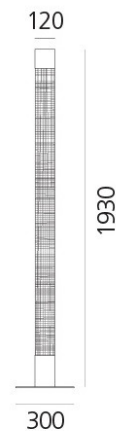

Artemide

Artemide Mimesi LED App compatible Floor Lamp

LA6232/APP

SOURCE: <https://www.davidvillagelighting.co.uk/product/Artemide-Mimesi-LED-App-compatible-Floor-Lamp/19903>

PRODUCT DESCRIPTION

Designer: Carlotta de Bevilacqua

Mimesi App Compatible by Artemide

An ingenious design that plays with optics; the Mimesi floor lamp was designed by award-winning designer Carlotta de Bevilacqua for Artemide. With two, independently dimmed light sources via the Artemide APP. Carlotta's vision was to create a product that will be based on the principle of reducing material and energy. Mimesi's design and light architecture don't allow for any glare. A floor lamp with a captivating effect.

This product is Artemide App enabled. The intuitive and user-friendly Artemide App can be used to control individual lights or groups of lights either in the home or in a commercial setting. Simply download the App to your mobile or tablet device and control your Artemide App-enabled light via Bluetooth connection. One feature which the Artemide App allows you to adjust the colour temperature and dimming settings of your Artemide light. Further information about the App and its other features can be found [here](#).

PRODUCT SPECIFICATION

Light Source: Indirect: 42W, 3000K, 3733 lumens
+
Diffused: 3W, 6000K, 100 lumens

IP Code: 20

Dimming: Dimmable via the Artemide App

Dimensions: 193 cm height
30 cm base
12 cm top