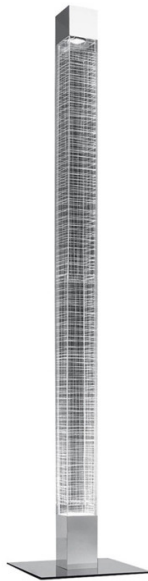

Artemide

Artemide Mimesi LED App Compatible Floor Lamp

LA6232/APP

SOURCE: <https://www.davidvillagelighting.co.uk/product/Artemide-Mimesi-LED-App-Compatible-Floor-Lamp/19903>

PRODUCT DESCRIPTION

Designer: Carlotta de Bevilacqua

Artemide Mimesi App Compatible Floor Lamp

Designed by award-winning designer Carlotta de Bevilacqua for Artemide, the Mimesi Floor Lamp is an innovative luminaire that plays with optics. A slim frame crafted from recycled aluminium holds an engraved PED polyester diffuser, which refracts light for a captivating effect. Two LED light sources can be operated independently via dual switching on the cord. When switched on, the Mimesi Floor Lamp creates a warm, glare-free light, while the engraved casing creates an enchanting play of light, giving the lamp an ornamental presence.

The transparent appearance of the Mimesi Floor Lamp allows it to blend silently with its surroundings, while the diffused light fills the room with a comfortable ambience. The light output can be controlled via the [Artemide App](#) – an intuitive and user-friendly app that can be used to control individual or groups of lights throughout the home. Based on the principles of reduction of energy and materials, the Mimesi Floor Lamp is a striking lamp that expertly blends beautiful design with innovative functionality.

PRODUCT SPECIFICATION

Light Source: **Indirect:** 42W, 3000K, 3733 Lumens
Diffused: 3W, 6000K, 100 Lumens

IP Code: 20

Dimming: Dimmable via the Artemide App.

Dimensions: Height: 193cm
Width: 12cm
Base Width: 30cm
Cable Length: 250cm