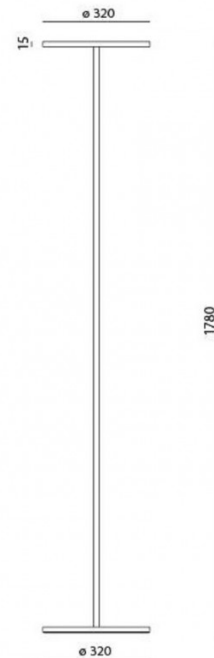

Artemide

Artemide Athena LED Floor Lamp

LA3777

SOURCE: <https://www.davidvillagelighting.co.uk/product/Artemide-Athena-LED-Floor-Lamp/19901>

PRODUCT DESCRIPTION

Designer: Naoto Fukasawa

Artemide Athena Floor Lamp

A minimal and timeless floor lamp, Athena is composed of two identical discs and slim stem. The design allows the Athena floor lamp to blend in with any background and decor. Naoto Fukasawa designed the lamp for Italian designer brand Artemide. Naoto's design emit a sublime beauty ingrained with a powerful silence. Athena is available in a white or black finish, and is suitable for both public and private environments.

PRODUCT SPECIFICATION

- Light Source:** 44W, 2700K, 3266 lumens or 44W, 3000K, 3492 lumens
- IP Code:** 20
- Dimming:** Integrated touch dimmer included on the product.
- Dimensions:** 183.1 cm height
Ø 32 cm base