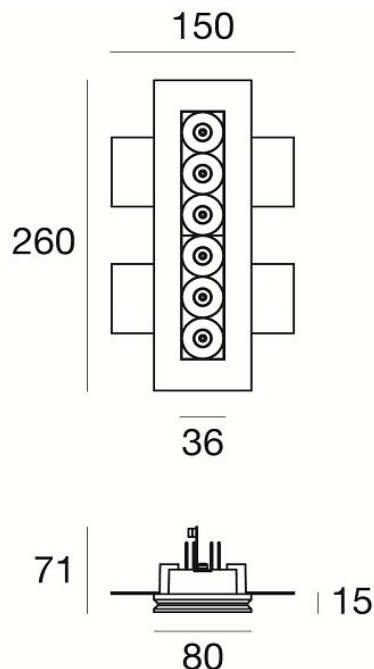

Trimless multi-optical spot, with magnetic fixing, gypsum frame for a complete ceiling integration, six cells.

Light source: 6 x LED 2Watt 1074 Lumens 3000K

Each light is supplied with its own mains dimmable driver, 700ma.

PRODUCT SPECIFICATION

Light Source: 6x 2w LED 3000K 1074 Lumens

IP Code: 20

Dimming: Dimmable via mains phase dimming.

Dimensions: 26cm length
15cm width

For all sales and technical enquiries, please contact: