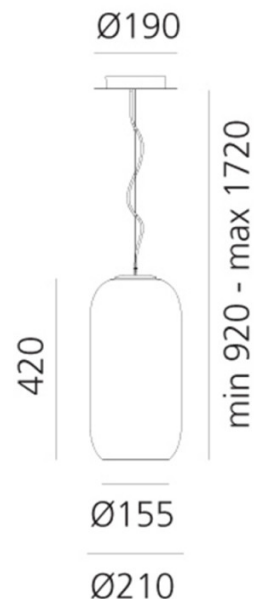

## PRODUCT SPECIFICATION

- Light Source:** 1 x 20W LED E27 dimmable (Excluded)
- IP Code:** 20
- Dimming:** Push to make/ switch dimming, dimmable using push to make switches. Please consult your electrician, additional wiring may be required on site.
- Dimensions:** Shade: Ø21cm  
Shade Height: 42cm  
Max Cable Length: 200cm