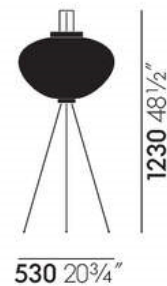

**vitra.**

**Vitra Akari 10A Floor Lamp**

LA5899

SOURCE: <https://www.davidvillagelighting.co.uk/product/vitra-akari-10a-floor-lamp/19855>

**PRODUCT DESCRIPTION**

Vitra Akari 10A Floor Lamp

Part of the Akari Light Sculptures, the 10A is designed by Isamu Noguchi, 1951, and made with white washi paper, bamboo and steel wire structure with painted steel wire legs.

**PRODUCT SPECIFICATION**

- IP Code:** 20
- Dimming:** Non dimmable light source included  
Product is dimmable with alternative light source
- Dimensions:** 123 cm height  
53 cm width

**For all sales and technical enquiries, please contact:**