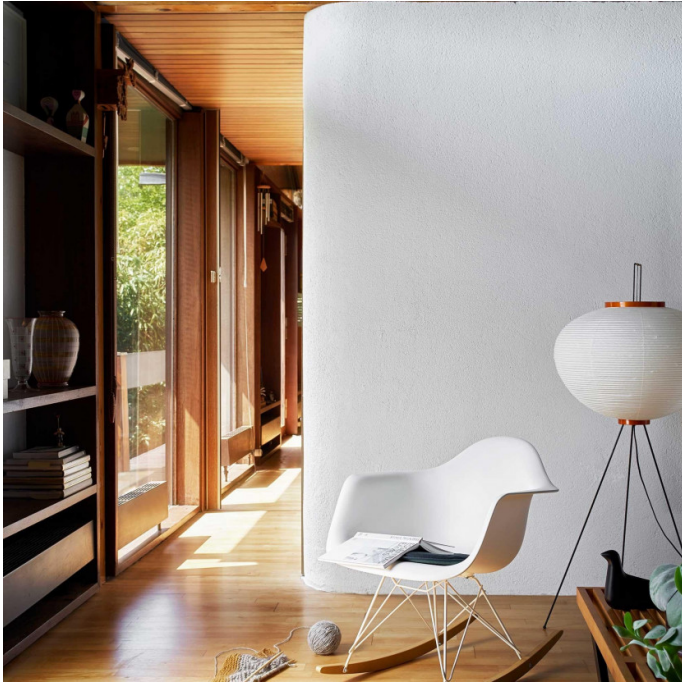

**vitra.**

**Vitra Akari 10A Floor Lamp**

LA5899

SOURCE: <https://www.davidvillagelighting.co.uk/product/vitra-akari-10a-floor-lamp/19855>

**PRODUCT DESCRIPTION**

Vitra Akari 10A Floor Lamp

Part of the Akari Light Sculptures, the 10A is designed by Isamu Noguchi, 1951, and made with white washi paper, bamboo and steel wire structure with painted steel wire legs.

The Akari Light Sculptures (1951) by Isamu Noguchi are a series of luminaires, handcrafted from traditional washi paper by Japanese artisans. 'The harshness of electricity is ... transformed through the magic of paper back to the light of our origin – the sun.' (Noguchi).