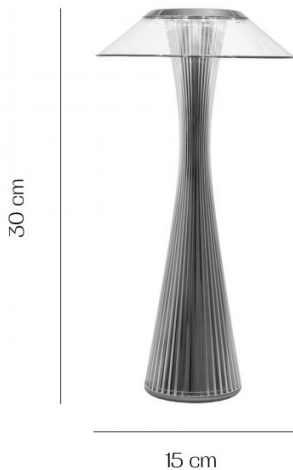

David
Village
Lighting

David
Village
Lighting

For all sales and technical enquiries, please contact:

+44 (0)114 263 4266

info@davidvillagelighting.co.uk

www.davidvillagelighting.co.uk