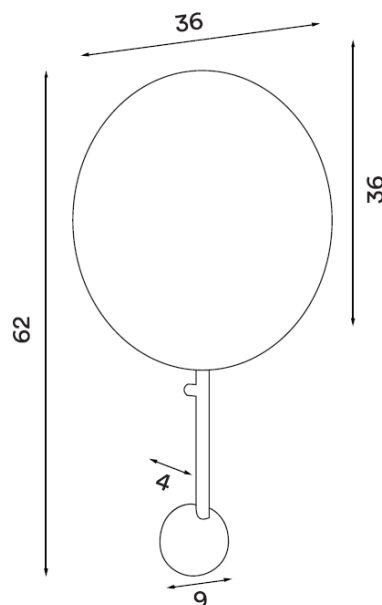

Northern Northern Ink LED Wall Light

LA5876

SOURCE: <https://www.davidvillagelighting.co.uk/product/Northern-Ink-LED-Wall-Light/19832>

PRODUCT DESCRIPTION

Designer: Felix Isidorsson

Northern Ink Wall Light

The Ink Wall Light by Felix Isidorsson was inspired by a drop of jet-black ink falling onto paper. The contrast between the luminaire's colours against the wall it sits on creates a striking effect even when switched off. When illuminated, the concave shade reflects light around the luminaire, creating a subtle halo effect. As a result, The Ink Wall Light projects a soft, diffused light from behind its dark profile that will bring a warm and ambient glow to any interior.

PRODUCT SPECIFICATION

Light Source:	6W, 3000K, 550 Lumens
IP Code:	20
Dimming:	Dimmable via mains phase dimming with integrated on/off switch.
Dimensions:	Ø36cm Height: 62cm Depth: 4cm Cable Length: 200cm