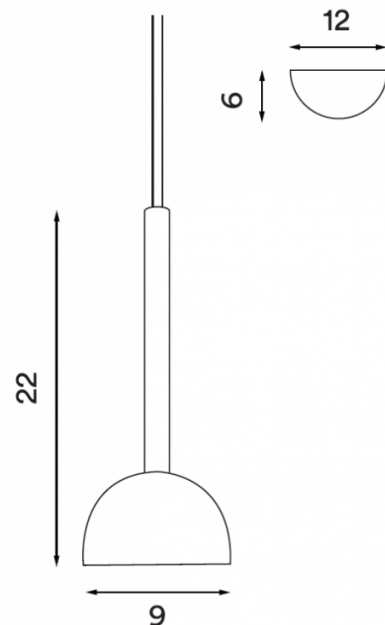

PRODUCT SPECIFICATION

Light Source: 6W, 3000K, 550 Lumens

IP Code: 20

Dimming: Dimmable via mains phase dimming.

Dimensions: Shade: Ø9cm
Length: 22cm
Cable Length: 370cm

For all sales and technical enquiries, please contact: