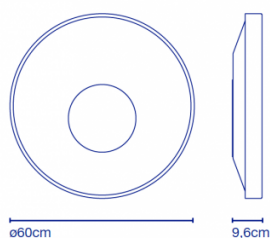

Designer: Yonoh

IP Code: 20

Dimming: Phase cut dimmer leading and trailing edge.

Dimensions:

Sun 26:

26 cm diameter

9.6 cm depth

Sun 60:

60 cm diameter

9.6 cm depth

Colour: White A671-005

Graphite A671-006

Sun 60

Sun 26