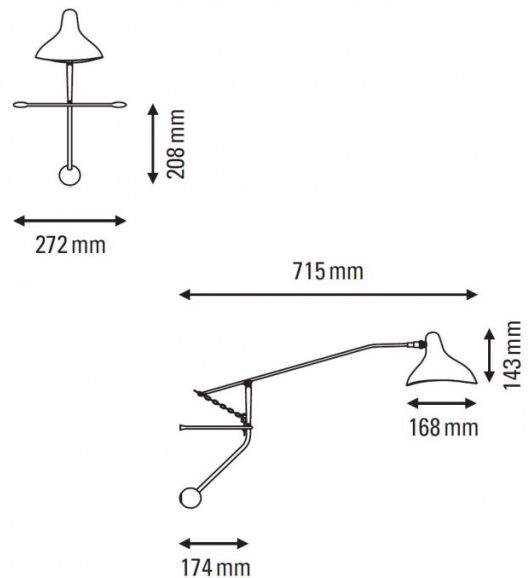

The Mantis BS2 Mini comes with a cable and plug so needs to be installed by a socket.

PRODUCT SPECIFICATION

Light Source: 3.5W, 2673K, 303 lumens

IP Code: 20

Dimming: In line on/off switch included on cable

Dimensions: Ø16.8cm shade  
14.3cm shade height  
71.5cm depth from wall  
27.2cm width  
230cm cable length

**For all sales and technical enquiries, please contact:**

+44 (0)114 263 4266

[info@davidvillagelighting.co.uk](mailto:info@davidvillagelighting.co.uk)