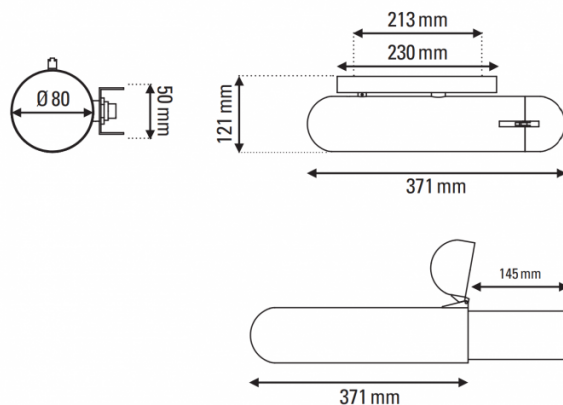

DCW éditions ISP LED Wall Light

LA5864

SOURCE: <https://www.davidvillagelighting.co.uk/product/DCW-ditions-ISP-LED-Wall-Light/19818>

PRODUCT DESCRIPTION

Designer: Ilia Sergueïevitch Potemine

ISP LED Wall Light by DCW éditions

The ISP wall lamp is an innovative and forward-thinking light, designed by Ilia Sergueïevitch Potemine. The wall light is switched on and off by pushing and pulling the LED light source in and out of the brass capsule. The design allows for an interactive light that creates a magical and nearly other-worldly aesthetic in any interior.

The ISP wall light is available in 2 versions, with the capsule being able to open from the left hand side or the right hand side. The wall light can also be installed horizontally or vertically to suit your needs. A beautiful and intriguing light, the ISP is also available in a table version.

PRODUCT SPECIFICATION

- Light Source:** 8W, 2700K, 800 lumens
- IP Code:** 20
- Dimming:** Dimmable via Triac dimming
- Dimensions:** Ø8cm capsule
37cm capsule length
14.5cm max. light length
12.1cm depth