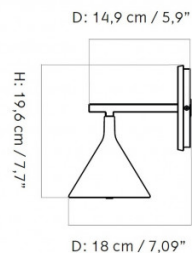

The Cast Sconce light is supplied with a cable and plug so needs to be installed near a socket. Alternatively you can take off the cable to hard-wire into the mains electricity.

PRODUCT SPECIFICATION

Light Source: 5W, 2700K, 181 lumens

IP Code: 20

Dimming: In line dimmer switch included on cable

Dimensions: Ø12cm shade
18cm depth from wall
19.6cm height
Ø12.5cm wall base
200cm cable

Ø: 12,5 cm / 4,92"

Ø: 12 cm / 4,7"

D: 14,9 cm / 5,9"

H: 19,6 cm / 7,7"

D: 18 cm / 7,09"

For all sales and technical enquiries, please contact:

+44 (0)114 263 4266

info@davidvillagelighting.co.uk

www.davidvillagelighting.co.uk