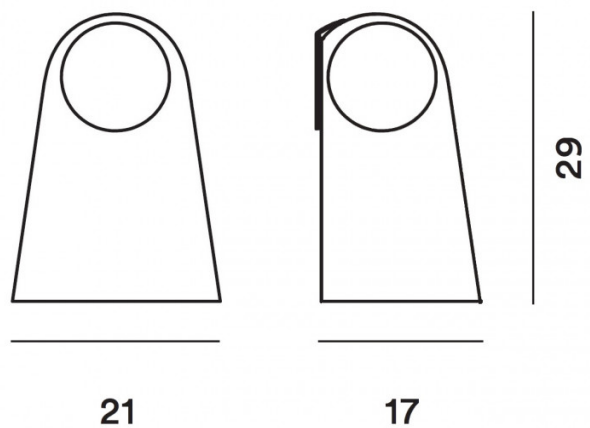

PRODUCT SPECIFICATION

Light Source: 1 x Max 25W G9 (excluded)

IP Code: 20

Dimming: Dimmable via mains phase dimming.

Dimensions: Width: 21cm
Depth: 17cm
Height: 29cm

For all sales and technical enquiries, please contact: