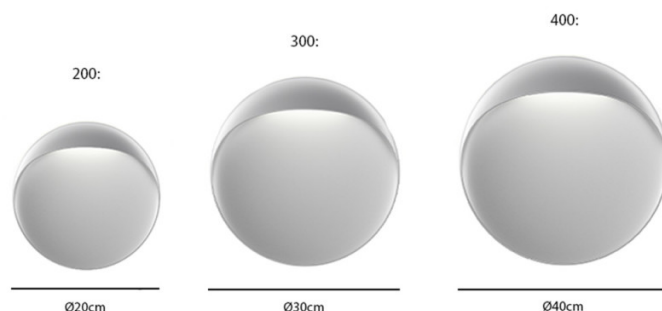

PRODUCT SPECIFICATION

1. **Light Source:** Ø200: 10W, 2700K/3000K, 321/331 Lumens
   Ø300: 16W, 2700K/3000K, 495/510 Lumens
   Ø400: 20W, 2700K/3000K, 751/774 Lumens
2. **IP Code:** 65
3. **Dimming:** Ø200: Dimmable via mains phase dimming.
   Ø300/Ø400: Dimmable via Dali dimming systems.

Please consult your electrician; additional wiring may be required on-site

1. **Dimensions:** Ø200:
   Ø20cm
   Depth: 6.1cm
2. Ø300:
   Ø30cm
   Depth: 8.3cm
3. Ø400:
   Ø40cm
   Depth: 10cm