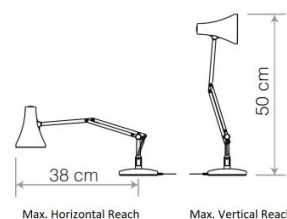

PRODUCT SPECIFICATION

Light Source: 6W, 3000K, 470 Lumens

IP Code: 20

Dimming: Integrated dimmer on the product.

Dimensions: Shade: Ø9.2cm
Shade Height: 12.7cm
Base: Ø12cm
Maximum Reach (from base to shade): 50cm
Cable Length: 150cm