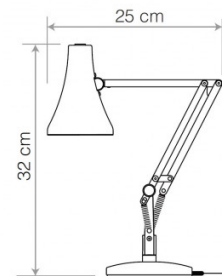

PRODUCT SPECIFICATION

Light Source: 6W, 3000K, 470 Lumens

IP Code: 20

Dimming: Integrated dimmer on the product.

Dimensions: Shade: Ø9.2cm
Shade Height: 12.7cm
Base: Ø12cm
Maximum Reach (from base to shade): 50cm
Cable Length: 150cm