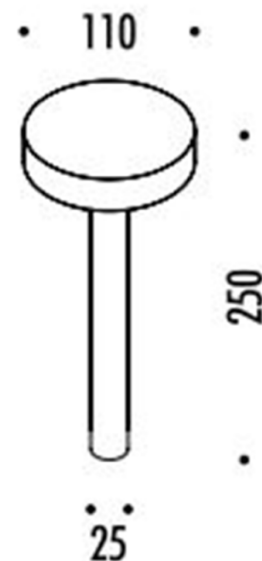

Rechargeable light source via USB cable - power supply included.

PRODUCT SPECIFICATION

Light Source: 2W, 3000K, 180 Lumens

IP Code: 20

Dimming: Integrated dimmer on the product

Dimensions: Shade: Ø 11cm
Body: Ø 2.5cm
Height: 25cm