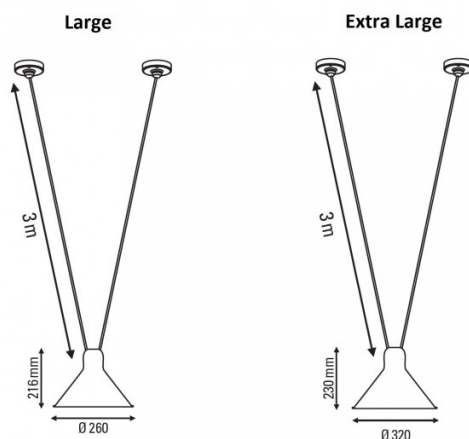

DCW éditions Les Acrobates De Gras No. 323 Conic

LA5678-CXL

SOURCE: <https://www.davidvillagelighting.co.uk/product/DCW-ditions-Les-Acrobates-De-Gras-No-323-Conic/19716>

PRODUCT DESCRIPTION

Les Acrobates De Gras No. 323 Conic Pendant Light by DCW éditions

Inspired by the iconic [Lampe Gras collection](#) by Bernard-Albin Gras, the Les Acrobates De Gras No. 323 Conic pendant lamp applies the familiar lampshade to functional and adjustable cables. The pendant light takes after trapeze artists who are suspended in the air gracefully, creating elegant movement on high wires. Similarly the pendant is suspended by two wires that can be placed where you want as only one wire has to be connected to the mains.

The Les Acrobates De Gras No. 323 Conic suspension is available in 2 sizes, large or extra large and in 7 finishes, yellow, red, black, copper, blue, black/copper interior and raw copper. The suspension lamp provides downward directed light and so is perfect for hanging over surfaces, whether in a professional setting or in the home. A chic and timeless fixture that will look stunning in any interior.

PRODUCT SPECIFICATION

Light Source: 1 x max 23W E27 LED (excluded)

IP Code: 20

Dimming: Dimmable via mains phase dimming

Dimensions: **Large** - Ø26cm, H 21.6cm
Extra Large - Ø32cm, H 23cm

Ø9cm ceiling canopies
300cm max. cable length