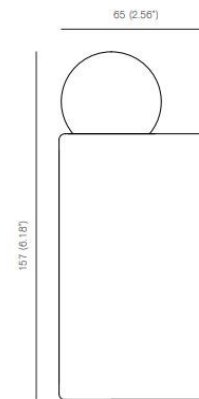

MICHAELANASTASSIADES

Michael Anastassiades - White Porcelain Wall D3

LA5789/C

SOURCE: <https://www.davidvillagelighting.co.uk/product/Michael-Anastassiades---White-Porcelain-Wall-D3/19681>

PRODUCT DESCRIPTION

PRODUCT SPECIFICATION

- Light Source:** G9, 2W LED, 250 lumens 2700k
- IP Code:** 20
- Dimming:** Dimmable via mains phase dimming.
- Dimensions:** 15.7 cm height
6.5 cm width

For all sales and technical enquiries, please contact: