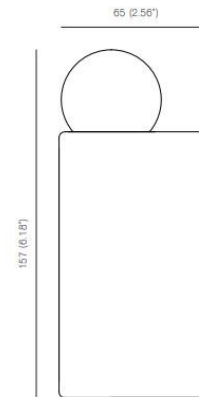

MICHAELANASTASSIADES

Michael Anastassiades - White Porcelain Wall D3

LA5789/C

SOURCE: <https://www.davidvillagelighting.co.uk/product/Michael-Anastassiades---White-Porcelain-Wall-D3/19681>

PRODUCT DESCRIPTION

PRODUCT SPECIFICATION

- Light Source:** G9, 2W LED, 250 lumens 2700k
- IP Code:** 20
- Dimming:** Dimmable via mains phase dimming.
- Dimensions:** 15.7 cm height
6.5 cm width

For all sales and technical enquiries, please contact: