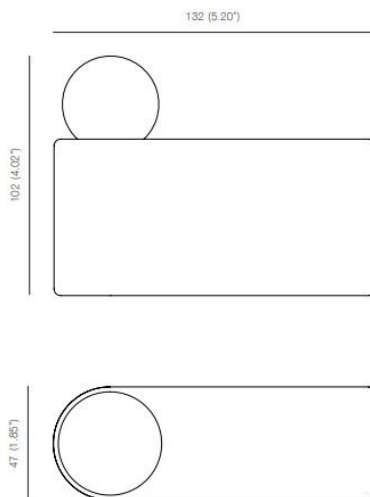

David Village Lighting Product Information Sheet

Michael Anastassiades - White Porcelain Wall D2

LA5789/B

David
Village
Lighting

SOURCE: <https://www.davidvillagelighting.co.uk/product/michael-anastassiades---white-porcelain-wall-d2/19680>

MICHAELANASTASSIADES

Michael Anastassiades - White Porcelain Wall D2

A handmade ceramic wall light with a white gloss finish. This wall light can be made to be wall mounted with the bulb facing upwards or downwards - please select your preference from the drop-down list.

IP Code: 44

Dimming: Dimmable via mains phase dimming.

Dimensions:

10.2 cm height

13.2 cm width

David
Village
Lighting

For all sales and technical enquiries, please contact:

+44 (0)114 263 4266