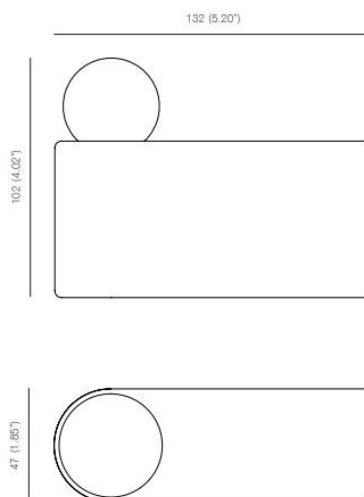

Ideal for hallways, living spaces, or bathrooms, the D2 Wall Light combines functional lighting with timeless aesthetics. The option to mount the light with the bulb facing upwards or downwards adds flexibility, making it a versatile choice for a range of applications. Designed with both form and function in mind, the D2 complements its surroundings while serving as a statement piece that exudes elegance.

## PRODUCT SPECIFICATION

**Light Source:** 1 x Max 2W G9 LED (Included)

**IP Code:** 20

**Dimming:** Dimmable via mains phase dimming.

**Dimensions:** Depth: 13.2cm  
Height: 10.2cm  
Width: 4.7cm

**For all sales and technical enquiries, please contact:**