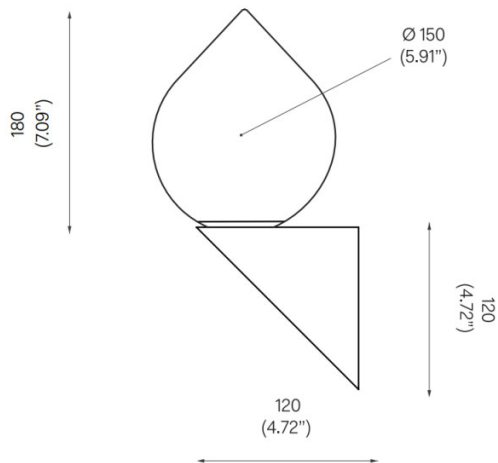

## PRODUCT SPECIFICATION

**Light Source:** 1 x Max 4W G9 LED (Included)

**IP Code:** 20

**Dimming:** Dimmable via Triac dimming.

**Dimensions:** Shade: Ø15cm  
Shade Height: 18cm  
Base Depth: 12cm  
Base Height 12cm