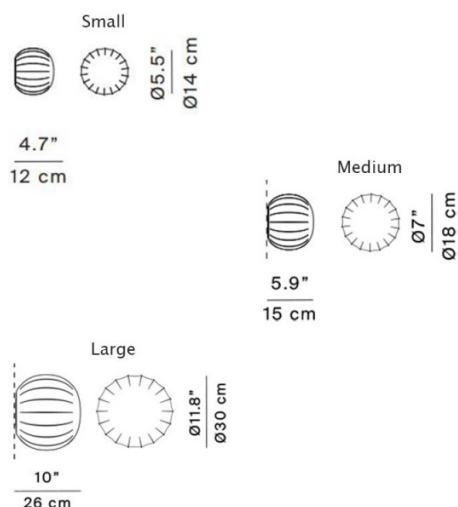

PRODUCT SPECIFICATION

Light Source: 1 x Max 4W LED G9 max (excluded)

IP Code: 20

Dimming: Dimmable via mains phase dimming.

Dimensions: Small:
H: 12cm
Ø14cm

Medium:
H: 15cm
Ø18cm

Large:
H: 26cm
Ø30cm

For all sales and technical enquiries, please contact: