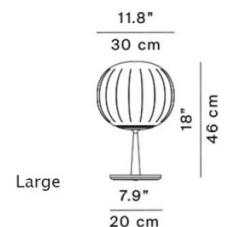

## PRODUCT SPECIFICATION

**Light Source:** **Small:** 1 x Max 4W LED G9 (excluded)  
**Large:** 1 x Max 16W LED E27 (excluded)

**IP Code:** 20

**Dimming:** In line dimmer included on cable.

**Dimensions: Small:**  
H: 28cm  
W: 12cm  
Diffuser: 18cm

**Large:**  
H: 46cm  
W: 20cm  
Diffuser: 30cm

**For all sales and technical enquiries, please contact:**

+44 (0)114 263 4266

[info@davidvillagelighting.co.uk](mailto:info@davidvillagelighting.co.uk)

[www.davidvillagelighting.co.uk](http://www.davidvillagelighting.co.uk)