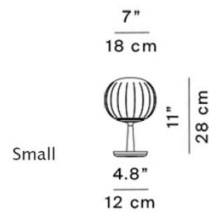

## PRODUCT SPECIFICATION

**Light Source:** **Small:** 1 x Max 4W LED G9 (excluded)  
**Large:** 1 x Max 16W LED E27 (excluded)

**IP Code:** 20

**Dimming:** In line dimmer included on cable.

**Dimensions: Small:**  
H: 28cm  
W: 12cm  
Diffuser: 18cm

**Large:**  
H: 46cm  
W: 20cm  
Diffuser: 30cm

**For all sales and technical enquiries, please contact:**

+44 (0)114 263 4266

[info@davidvillagelighting.co.uk](mailto:info@davidvillagelighting.co.uk)

[www.davidvillagelighting.co.uk](http://www.davidvillagelighting.co.uk)