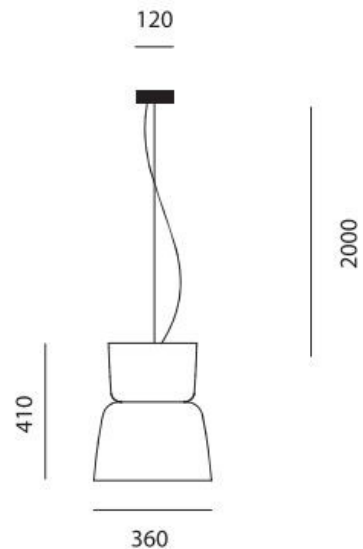

Prandina Bloom S5 Pendant

LA5760

SOURCE: <https://www.davidvillagelighting.co.uk/product/Prandina-Bloom-S5-Pendant/19613>

PRODUCT DESCRIPTION

Designer: Sergio Prandina

Bloom S5 Pendant Light by Prandina

Designed by Prandina founder Sergio Prandina, the Bloom S5 is a versatile [pendant](#) whose intriguing form is a celebration of duality.

Prandina's Bloom S5 pendant comes in 3 colours, and an [integrated LED version](#) is also available.

PRODUCT SPECIFICATION

Light Source: 1 x E27 LED 60W max (excluded)
and
2 x G9 HSGST 60W max (excluded)

IP Code: 20

Dimming: Dimmable via mains phase dimming

Dimensions: Ø36cm
42cm height
Ø12cm ceiling rose
2m cable length

For all sales and technical enquiries, please contact:

+44 (0)114 263 4266

info@davidvillagelighting.co.uk